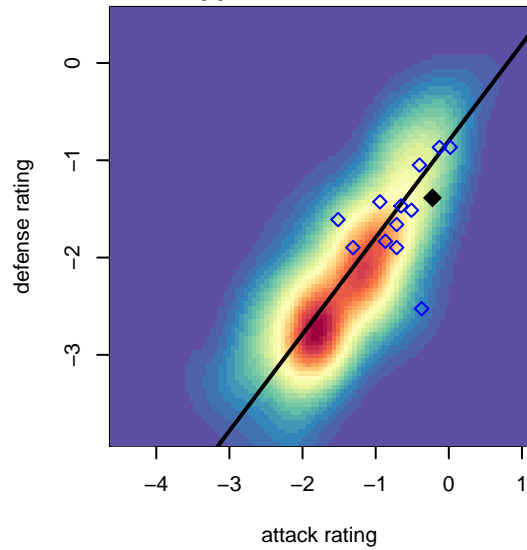

# Salem Chelsea B03

4H Soccer Club  
 Salem, OR  
 B03 total strength=571  
 attack=0.8 defense=0.25  
 spr league = Spr OYS B03 Premier White

alt names used:  
 4H Chelsea B03  
 4-H Chelsea  
 4-H Chelsea

Venues played:  
 2014 Mt Hood Challenge U11  
 2014 Spr OYS B03 Premier White  
 2014 OYS State Cup B03

**Salem Chelsea B03**  
 Dots are actual minus expected GF (blue circles) and GA (red triangles).  
 Blue line is smoothed change in attack strength. Red is smoothed change in defense strength.

**attack and defense variance (black dot)  
relative to other teams  
and top 10 in region**

**attack and defense rating  
relative to others at age  
and all opponents in last 13 months**

**attack and defense rating  
relative to others at age  
and all opponents in last 13 months**

**Performance relative to 13 month average**

**Performance relative to 13 month average**

Distribution of opponents  
 Red = Lose zone, Blue = Win zone, Green = Even  
 Black line separates win/lose zones